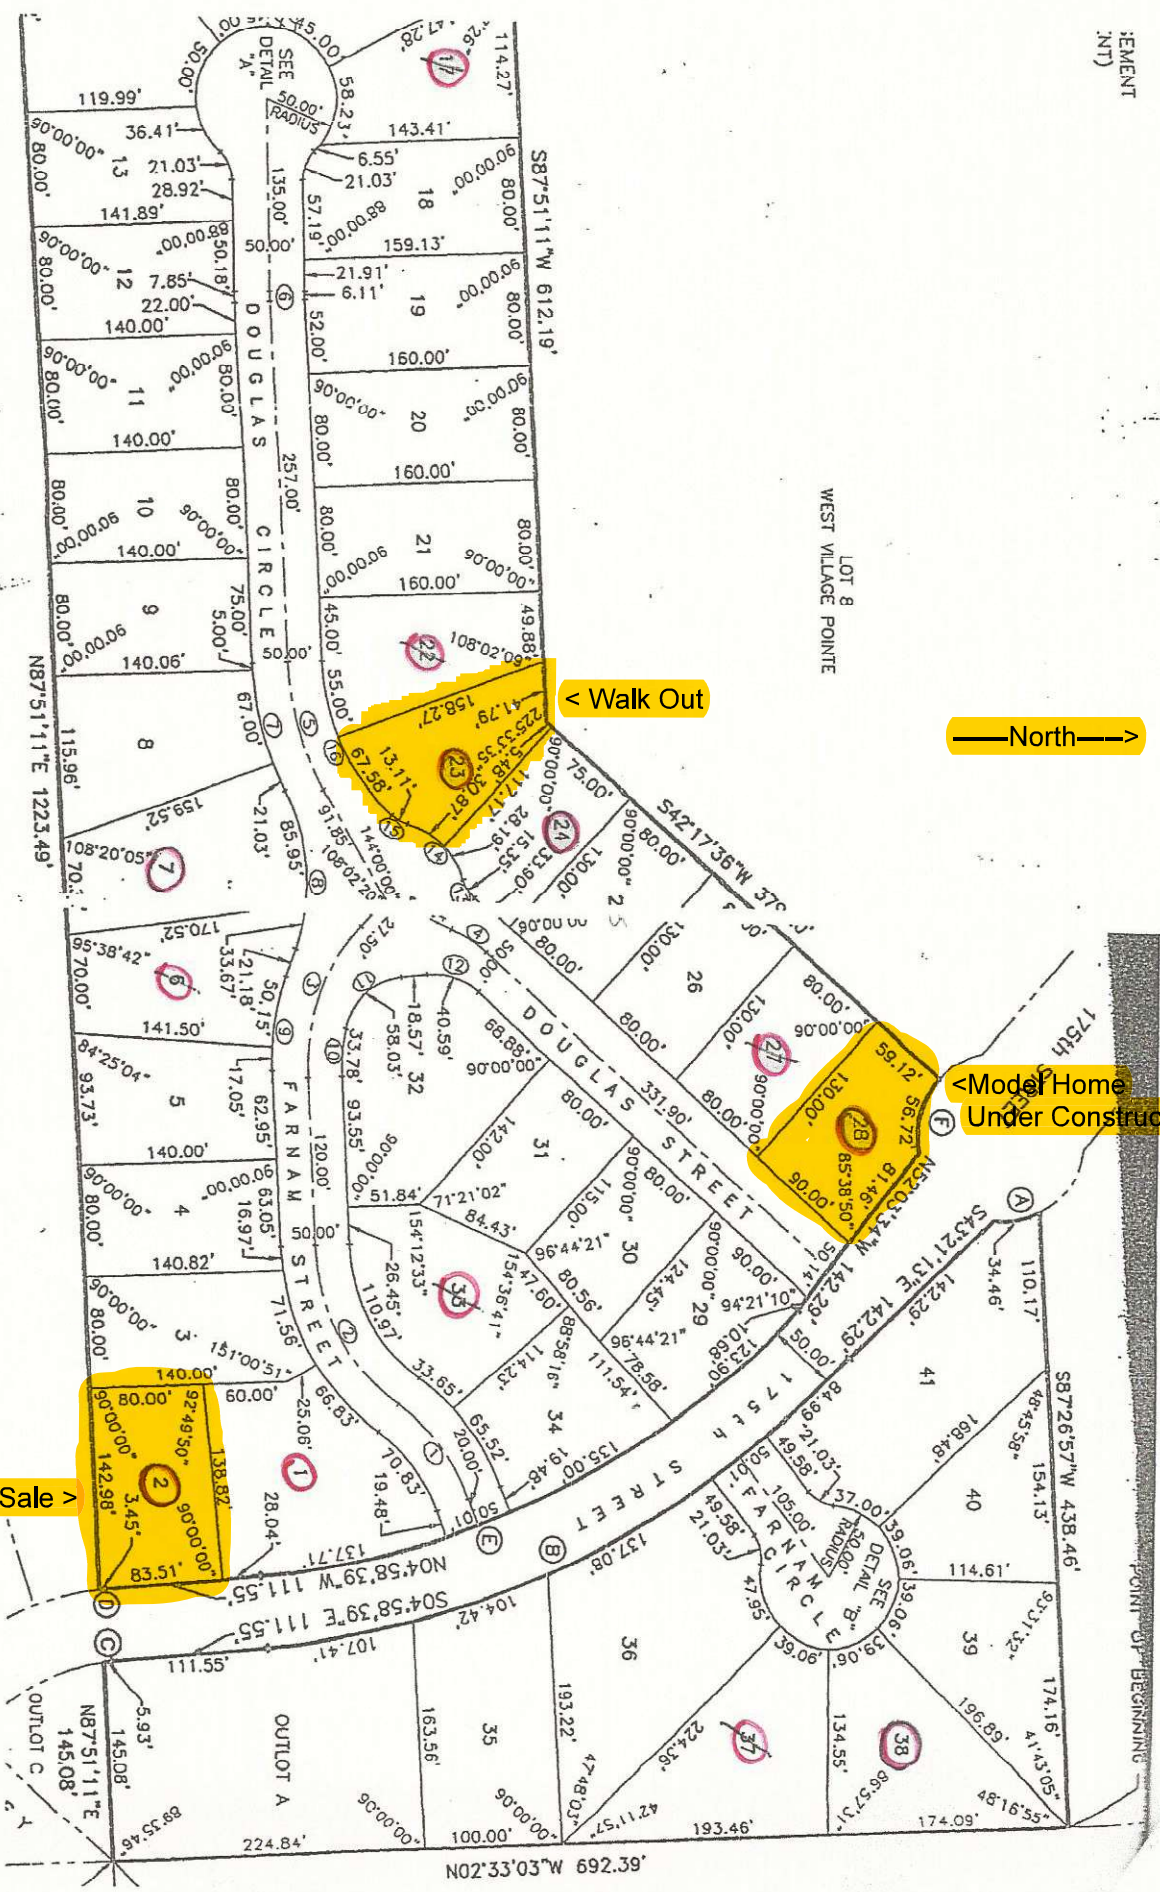

EMENT  
(NT)

LOT 8  
WEST VILLAGE POINTE

North

< Walk Out

< Model Home Under Construction

Flat Lot For Sale >

N02°33'03"W 692.39'

POINT OF BEGINNING