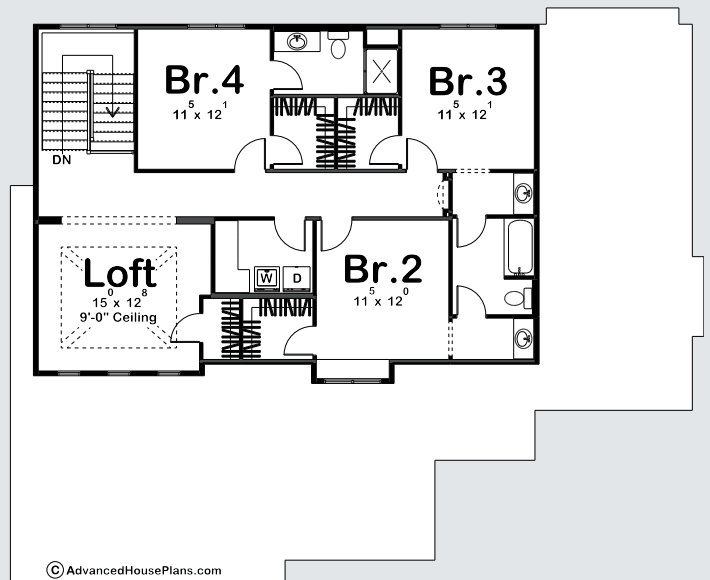

# Loveland

|   |                        |                     |
|---|------------------------|---------------------|
| <b>Dimensions</b><br>60'-0" Wide<br>60'-4" Deep | Main Level:            | 1546 sq. ft.        |
|   | Second Level:          | 1221 sq. ft.        |
|   | <b>Total Finished:</b> | <b>2767 sq. ft.</b> |