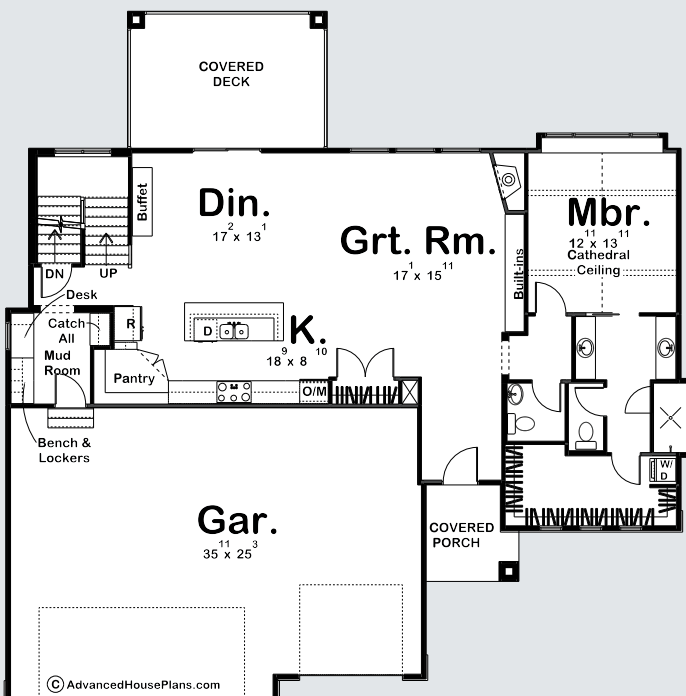

# Loveland

|   |                        |                     |
|---|------------------------|---------------------|
| <b>Dimensions</b><br>60'-0" Wide<br>60'-4" Deep | Main Level:            | 1546 sq. ft.        |
|   | Second Level:          | 1221 sq. ft.        |
|   | <b>Total Finished:</b> | <b>2767 sq. ft.</b> |