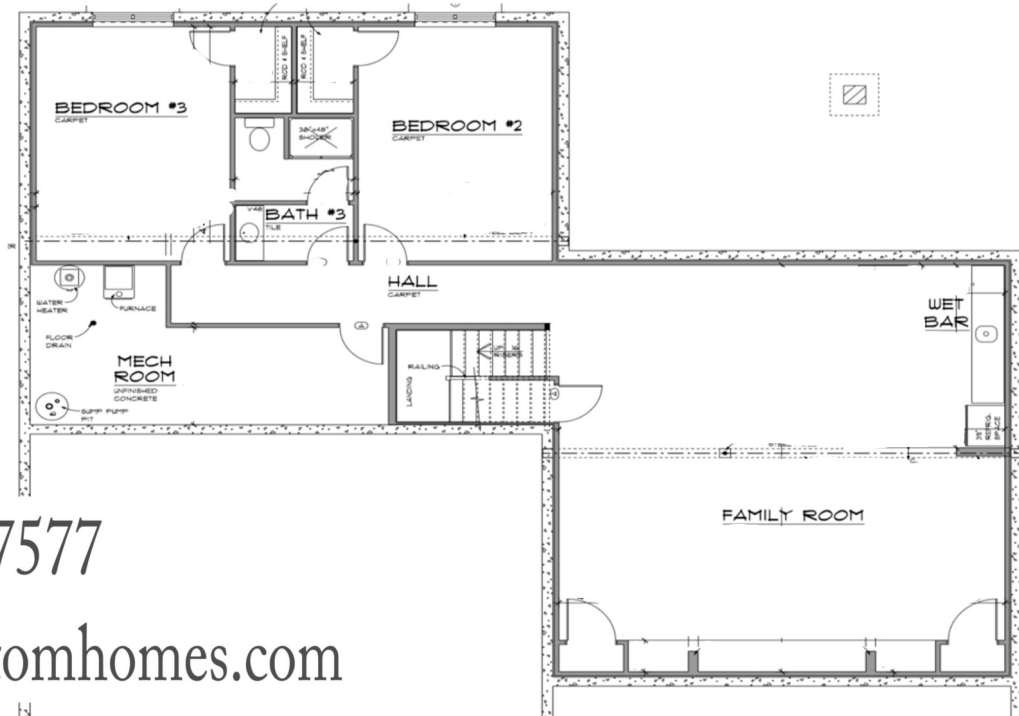

## "Lakewood"

3 Bedroom

2 1/2 Bathroom

3 Car Garage

Main 2063 sf.

Lower 1546 sf.

Total Finished 3495 sf.

402-850-7577