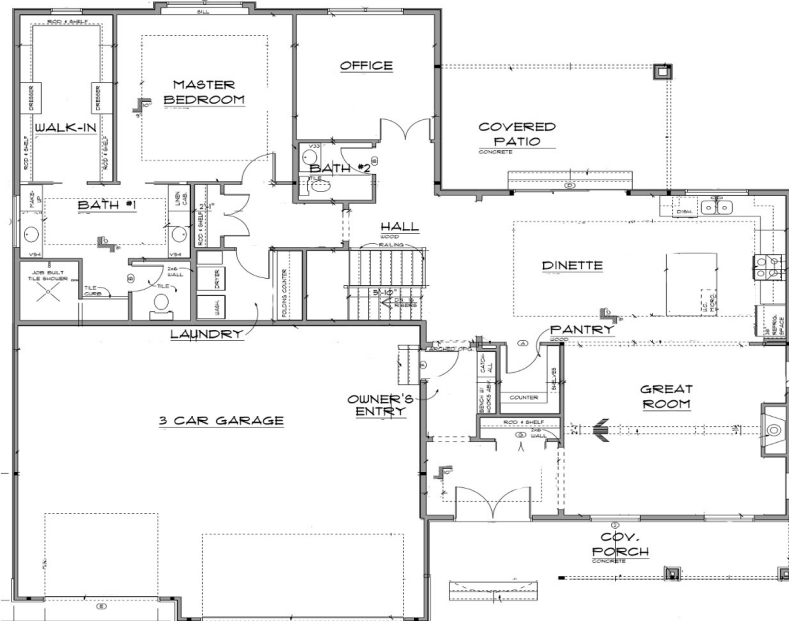

## "Lakewood"

3 Bedroom

2 1/2 Bathroom

3 Car Garage

Main 2063 sf.

Lower 1546 sf.

Total Finished 3495 sf.

402-850-7577