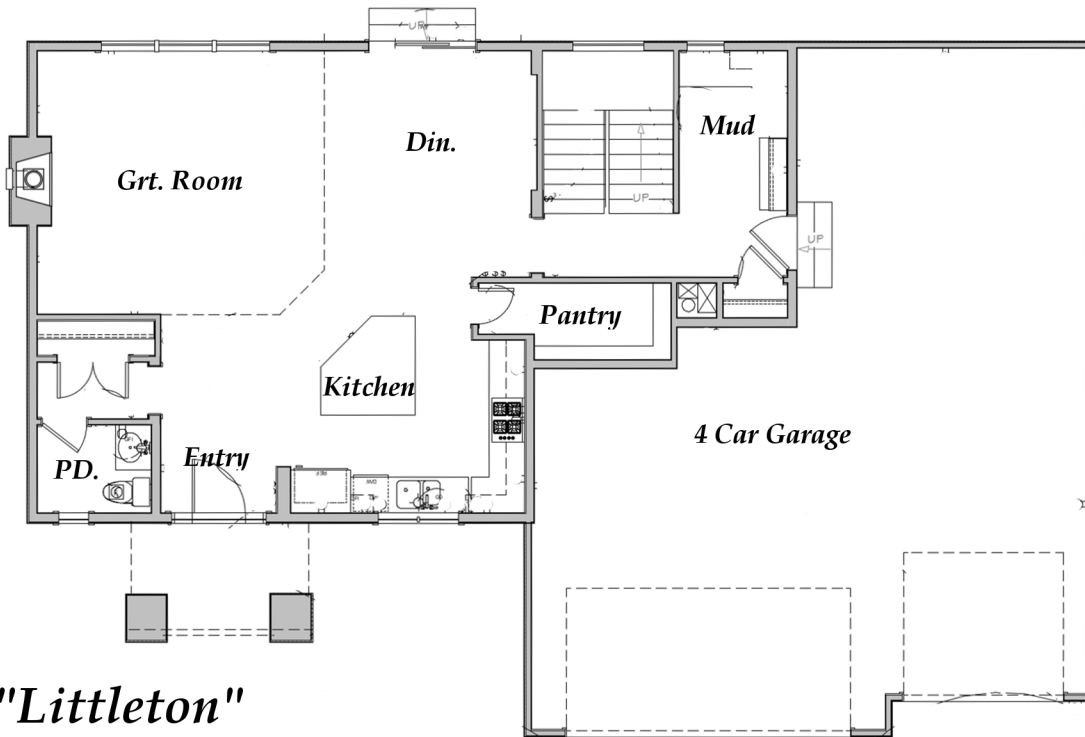

### "Littleton"

5 Bedroom                      Main 1013 sf.  
 4 1/2 Bathroom                Second 1350 sf.  
 4 Car Garage                    Lower 653 sf.

Total Finished 3016 sf.

402-850-7577

[www.silverthorncustomhomes.com](http://www.silverthorncustomhomes.com)