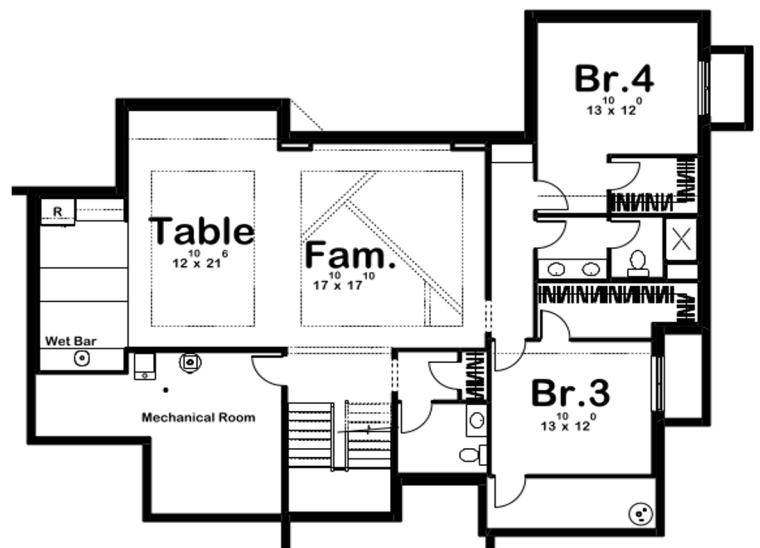

## "Arvada"

*4 Bedroom*

*3 1/2 Bathroom*

*4 Plus Car Garage (1694 sf.)*

*Main 2063 sf, Lower 1543 sf.*

*Total Finished 3606 sf.*

402-850-7577

[www.silverthorncustomhomes.com](http://www.silverthorncustomhomes.com)