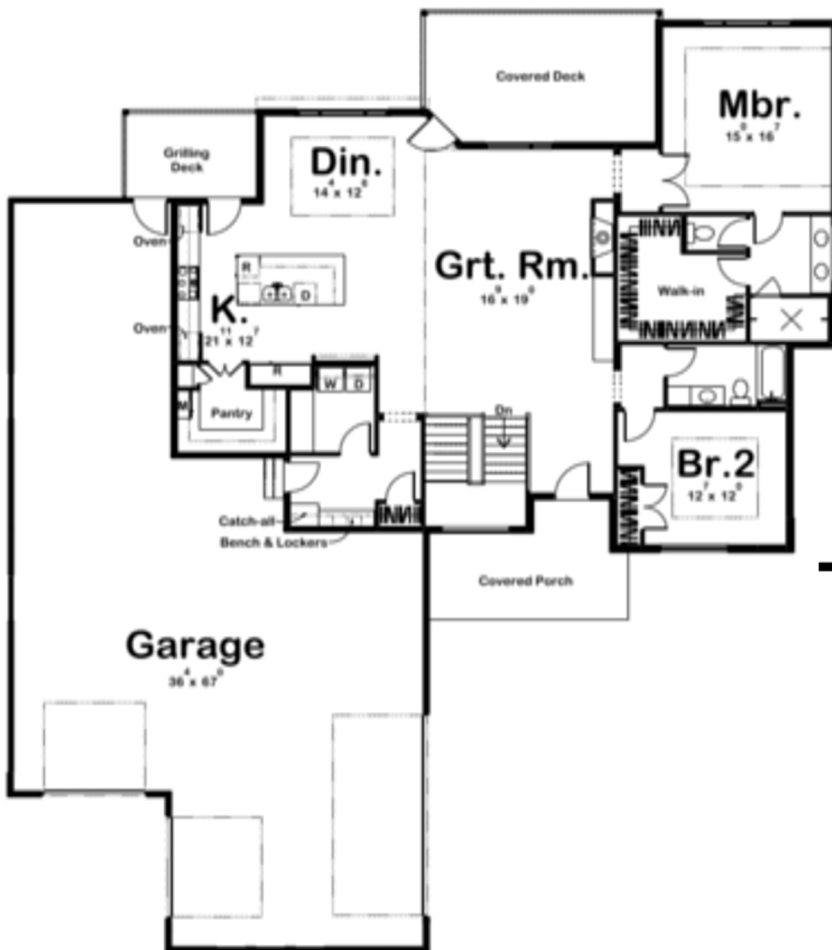

## "Arvada"

*4 Bedroom*

*3 1/2 Bathroom*

*4 Plus Car Garage (1694 sf.)*

*Main 2063 sf, Lower 1543 sf.*

*Total Finished 3606 sf.*

402-850-7577

[www.silverthorncustomhomes.com](http://www.silverthorncustomhomes.com)