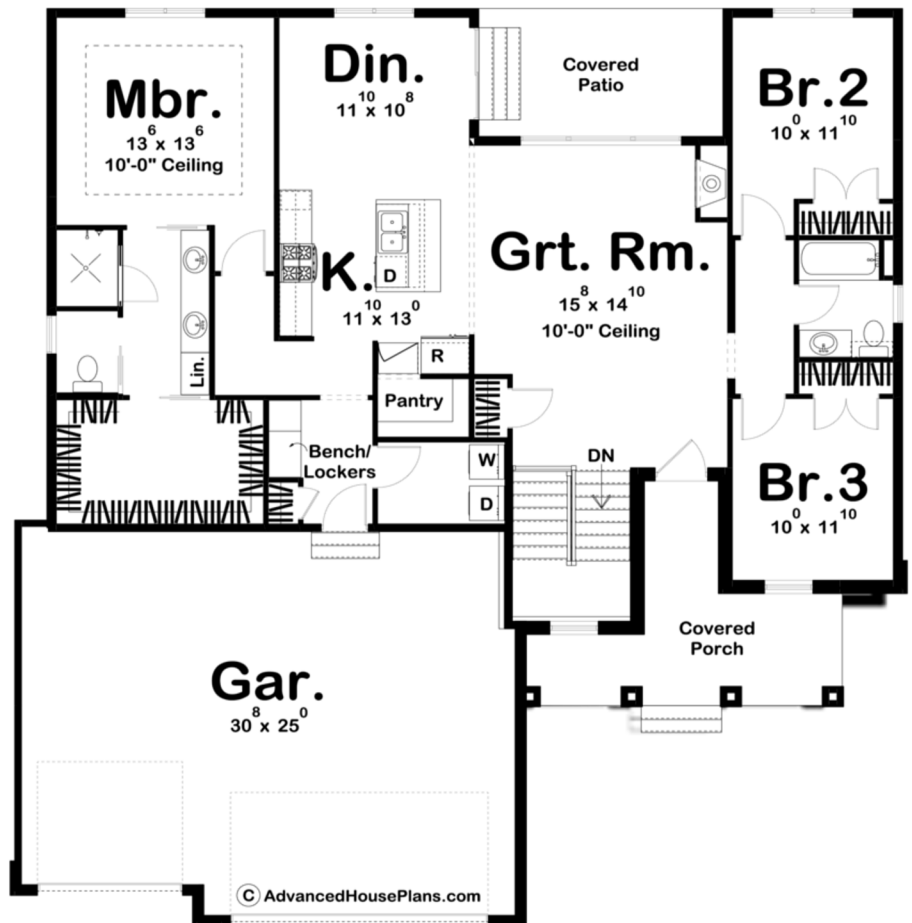

Silverthorn

Custom Homes

"Meadow Grove"

3 Bedroom

2 Bathroom

3 Car Garage

1748 Square Feet

402-850-7577