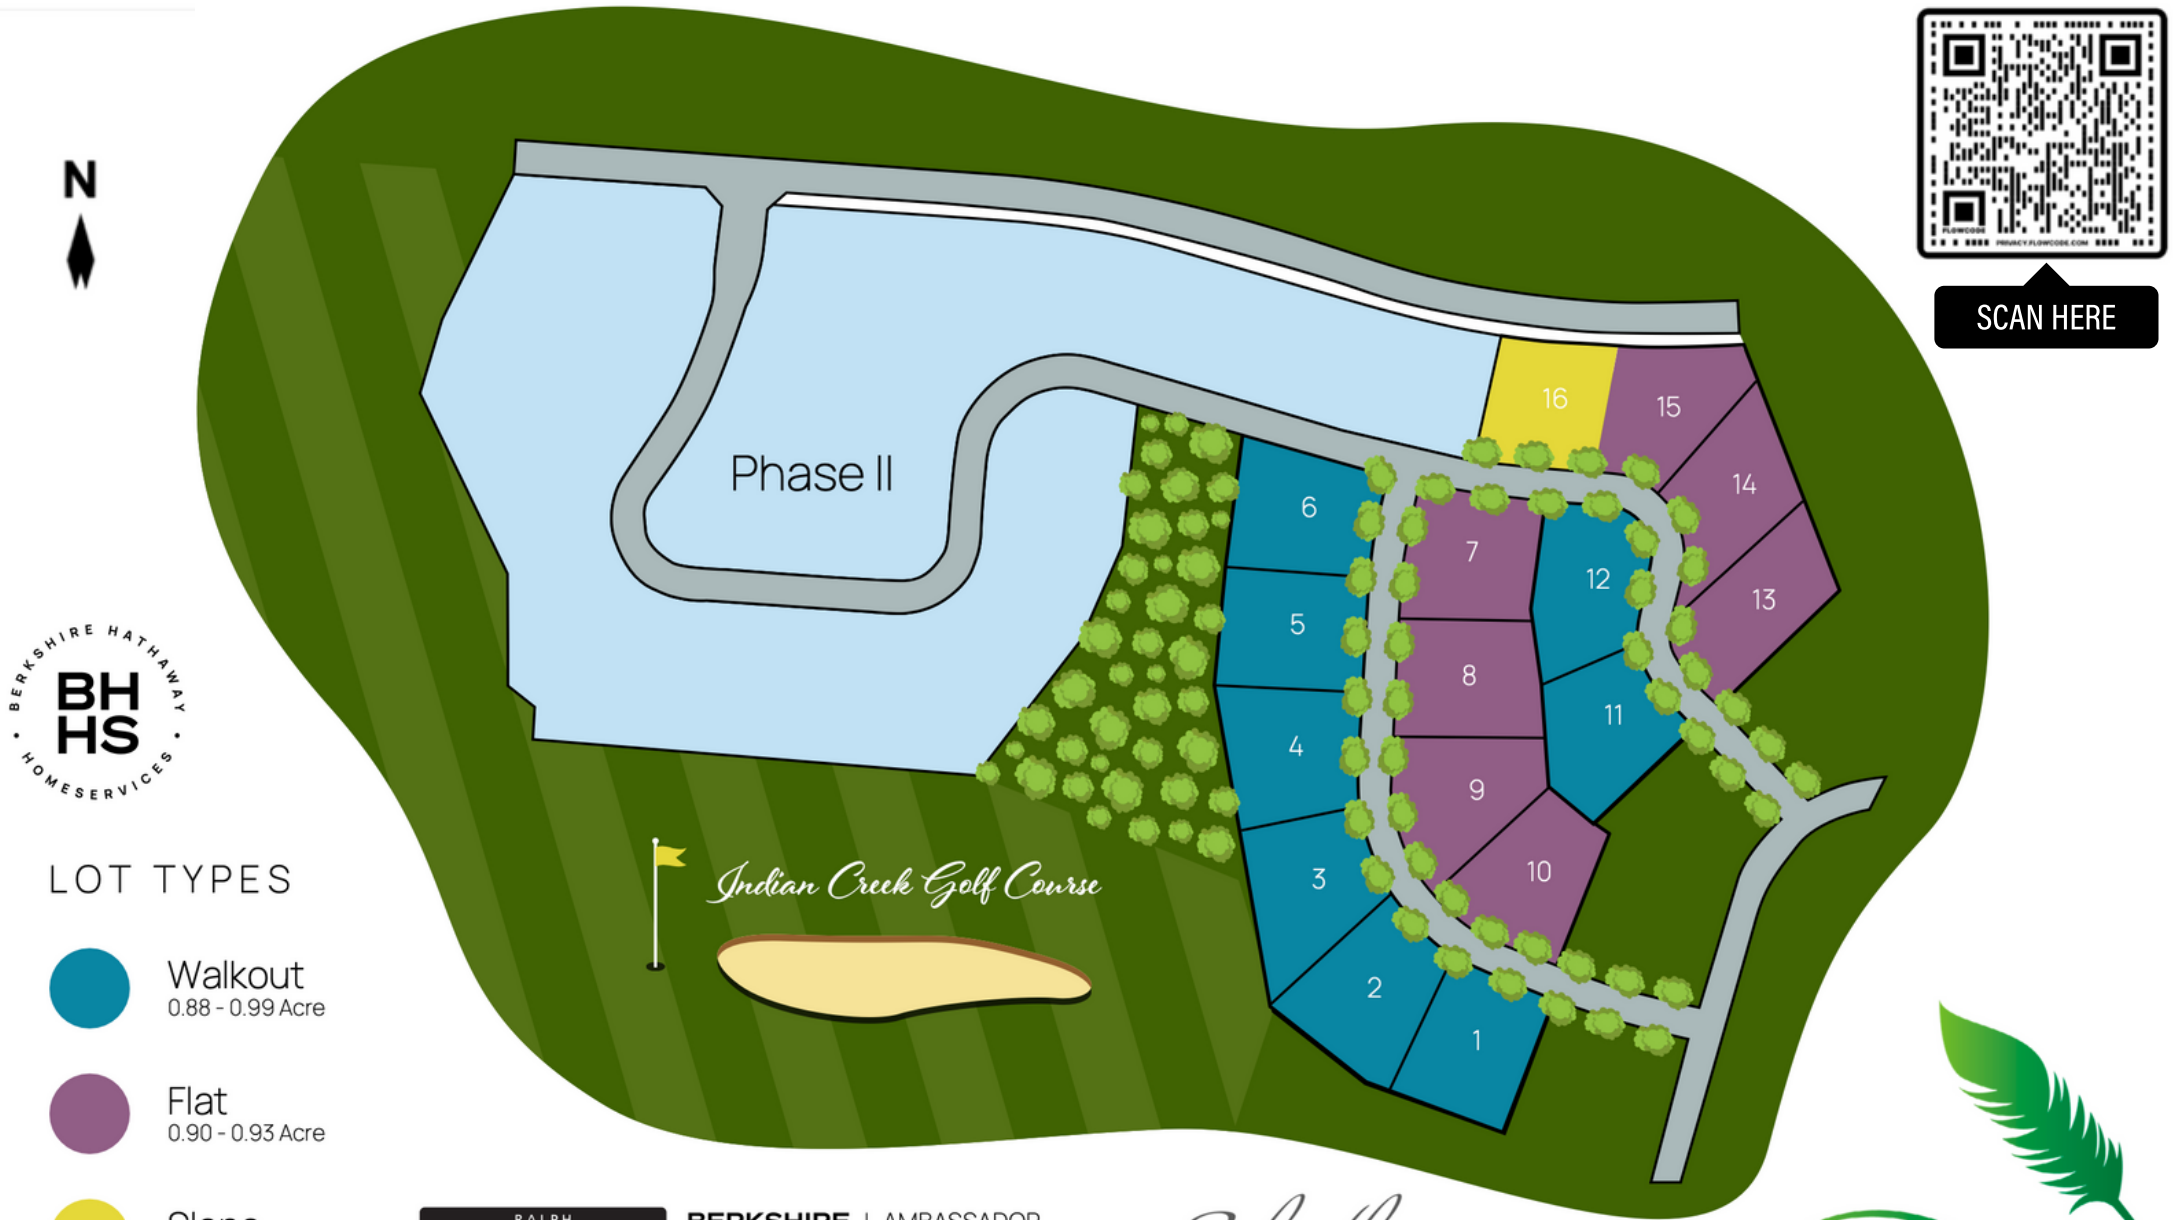

NOW ACCEPTING LOT RESERVATIONS

LOT TYPES

- Walkout
  0.88 - 0.99 Acre
- Flat
  0.90 - 0.93 Acre
- Slope
  0.91 Acre

AMBASSADOR
REAL ESTATE

NICO MARASCO | 402.677.7777